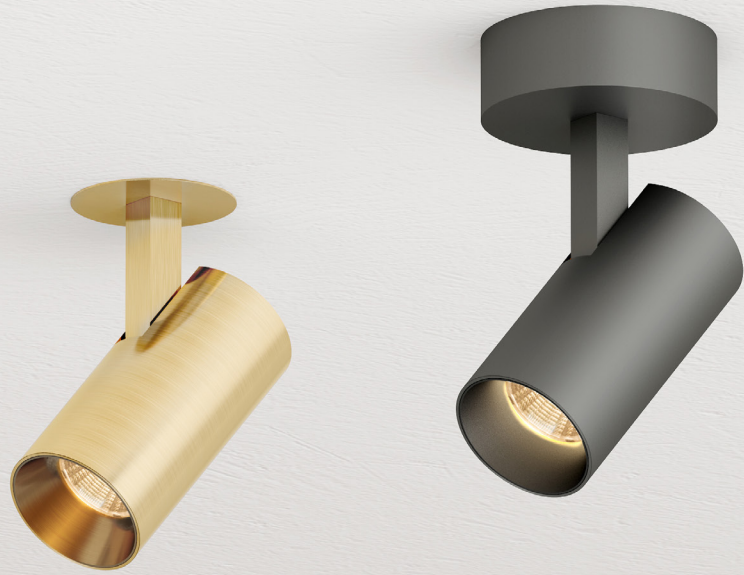

SPOT LIGHTS / TORRES

Clight

TORRES

SPOT Light

Recessed or surface spotlight with rotatable and swivable head - elegance and flexibility combined. Its body is built from a painted minimal aluminium cylinder. This spot light provides ample direct and ambient illumination. It is suitable for professional use that requires very good color rendering.

- Integrated COB LED
- Adjustable spotlight
- TRIAC dimmable
- CRI 90

LED	lm	K	W	INPUT mA	OPTIC	CUT OUT mm	Type	Colour	Item no.
COB	610	3000	7	180	24°	45	A	White	15037
								Black	15038
								Gold	15039

DIAM	LUX	DIST	
0.4 m	3427 lx	1 m	A
0.8 m	857 lx	2 m	
1.2 m	381 lx	3 m	
1.5 m	214 lx	4 m	

CARTON	Size (L*W*H) cm	PCS	CBM	kg
A	37*22.5*30	30	0.025	8.6

- Integrated COB LED
- Adjustable spotlight
- TRIAC dimmable
- CRI 90

LED	lm	K	W	INPUT mA	OPTIC	CUT OUT mm	Type	Colour	Item no.
COB	610	3000	7	180	24°	-	B	White	15040
								Black	15041

DIAM	LUX	DIST	Type
0.4 m	3427 lx	1 m	B
0.8 m	857 lx	2 m	
1.2 m	381 lx	3 m	
1.5 m	214 lx	4 m	