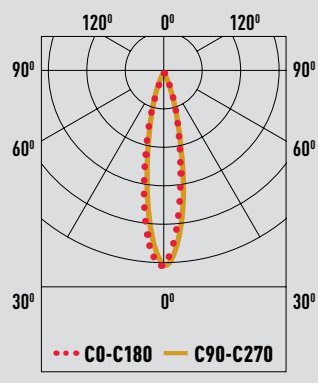

SPOT LIGHTS / TORRES

Clight

TORRES

SPOT Light

Recessed or surface spotlight with rotatable and swivable head - elegance and flexibility combined. Its body is built from a painted minimal aluminium cylinder. This spot light provides ample direct and ambient illumination. It is suitable for professional use that requires very good color rendering.

- Integrated COB LED
- Adjustable spotlight
- TRIAC dimmable
- CRI 90

LED	lm	K	W	INPUT mA	OPTIC	CUT OUT mm	Type	Colour	Item no.
COB	610	3000	7	180	24°	45	A	White	15037
								Black	15038
								Gold	15039

DIAM	LUX	DIST	
0.4 m	3427 lx	1 m	A
0.8 m	857 lx	2 m	
1.2 m	381 lx	3 m	
1.5 m	214 lx	4 m	

CARTON	Size (L*W*H) cm	PCS	CBM	kg
A	37*22.5*30	30	0.025	8.6

- Integrated COB LED
- Adjustable spotlight
- TRIAC dimmable
- CRI 90

LED	lm	K	W	INPUT mA	OPTIC	CUT OUT mm	Type	Colour	Item no.
COB	610	3000	7	180	24°	-	B	White	15040
								Black	15041

DIAM	LUX	DIST	Type
0.4 m	3427 lx	1 m	B
0.8 m	857 lx	2 m	
1.2 m	381 lx	3 m	
1.5 m	214 lx	4 m	