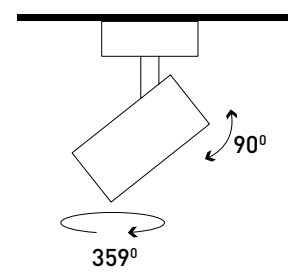

DIAM	LUX	DIST	
0.4 m	3427 lx	1 m	A
0.8 m	857 lx	2 m	
1.2 m	381 lx	3 m	
1.5 m	214 lx	4 m	

CARTON	Size (L*W*H) cm	PCS	CBM	kg
A	37*22.5*30	30	0.025	8.6

- Integrated COB LED
- Adjustable spotlight
- TRIAC dimmable
- CRI 90

LED	lm	K	W	INPUT mA	OPTIC	CUT OUT mm	Type	Colour	Item no.
COB	610	3000	7	180	24°	-	B	White	15040
								Black	15041

DIAM	LUX	DIST	Type
0.4 m	3427 lx	1 m	B
0.8 m	857 lx	2 m	
1.2 m	381 lx	3 m	
1.5 m	214 lx	4 m	