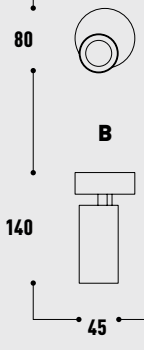

- Integrated COB LED
- Adjustable spotlight
- TRIAC dimmable
- CRI 90

LED	lm	K	W	INPUT mA	OPTIC	CUT OUT mm	Type	Colour	Item no.
COB	610	3000	7	180	24°	45	A	White	15037
								Black	15038
								Gold	15039

DIAM	LUX	DIST	
0.4 m	3427 lx	1 m	A
0.8 m	857 lx	2 m	
1.2 m	381 lx	3 m	
1.5 m	214 lx	4 m	

CARTON	Size (L*W*H) cm	PCS	CBM	kg
A	37*22.5*30	30	0.025	8.6

- Integrated COB LED
- Adjustable spotlight
- TRIAC dimmable
- CRI 90

LED	lm	K	W	INPUT mA	OPTIC	CUT OUT mm	Type	Colour	Item no.
COB	610	3000	7	180	24°	-	B	White	15040
								Black	15041

DIAM	LUX	DIST	Type
0.4 m	3427 lx	1 m	B
0.8 m	857 lx	2 m	
1.2 m	381 lx	3 m	
1.5 m	214 lx	4 m	