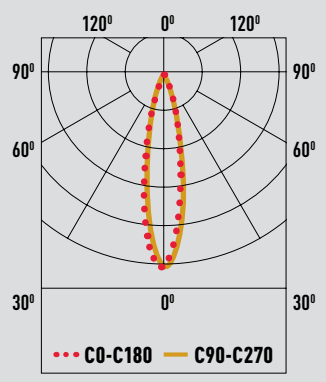

DIAM	LUX	DIST	
0.4 m	3427 lx	1 m	A
0.8 m	857 lx	2 m	
1.2 m	381 lx	3 m	
1.5 m	214 lx	4 m	

CARTON	Size (L*W*H) cm	PCS	CBM	kg
A	37*22.5*30	30	0.025	8.6

- Integrated COB LED
- Adjustable spotlight
- TRIAC dimmable
- CRI 90

LED	lm	K	W	INPUT mA	OPTIC	CUT OUT mm	Type	Colour	Item no.
COB	610	3000	7	180	24°	-	B	White	15040
								Black	15041

DIAM	LUX	DIST	Type
0.4 m	3427 lx	1 m	B
0.8 m	857 lx	2 m	
1.2 m	381 lx	3 m	
1.5 m	214 lx	4 m	