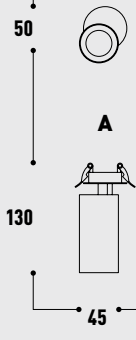

SPOT LIGHTS / TORRES

Clight

TORRES

SPOT Light

Recessed or surface spotlight with rotatable and swivable head - elegance and flexibility combined. Its body is built from a painted minimal aluminium cylinder. This spot light provides ample direct and ambient illumination. It is suitable for professional use that requires very good color rendering.

- Integrated COB LED
- Adjustable spotlight
- TRIAC dimmable
- CRI 90

LED	lm	K	W	INPUT mA	OPTIC	CUT OUT mm	Type	Colour	Item no.
COB	610	3000	7	180	24°	45	A	White	15037
								Black	15038
								Gold	15039

DIAM	LUX	DIST	
0.4 m	3427 lx	1 m	A
0.8 m	857 lx	2 m	
1.2 m	381 lx	3 m	
1.5 m	214 lx	4 m	

CARTON	Size (L*W*H) cm	PCS	CBM	kg
A	37*22.5*30	30	0.025	8.6

- Integrated COB LED
- Adjustable spotlight
- TRIAC dimmable
- CRI 90

LED	lm	K	W	INPUT mA	OPTIC	CUT OUT mm	Type	Colour	Item no.
COB	610	3000	7	180	24°	-	B	White	15040
								Black	15041

DIAM	LUX	DIST	Type
0.4 m	3427 lx	1 m	B
0.8 m	857 lx	2 m	
1.2 m	381 lx	3 m	
1.5 m	214 lx	4 m	