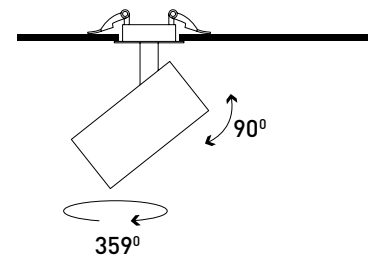

- Integrated COB LED
- Adjustable spotlight
- TRIAC dimmable
- CRI 90

LED	lm	K	W	INPUT mA	OPTIC	CUT OUT mm	Type	Colour	Item no.
COB	610	3000	7	180	24°	45	A	White	15037
								Black	15038
								Gold	15039

DIAM	LUX	DIST	
0.4 m	3427 lx	1 m	A
0.8 m	857 lx	2 m	
1.2 m	381 lx	3 m	
1.5 m	214 lx	4 m	

CARTON	Size (L*W*H) cm	PCS	CBM	kg
A	37*22.5*30	30	0.025	8.6

- Integrated COB LED
- Adjustable spotlight
- TRIAC dimmable
- CRI 90

LED	lm	K	W	INPUT mA	OPTIC	CUT OUT mm	Type	Colour	Item no.
COB	610	3000	7	180	24°	-	B	White	15040
								Black	15041

DIAM	LUX	DIST	Type
0.4 m	3427 lx	1 m	B
0.8 m	857 lx	2 m	
1.2 m	381 lx	3 m	
1.5 m	214 lx	4 m	