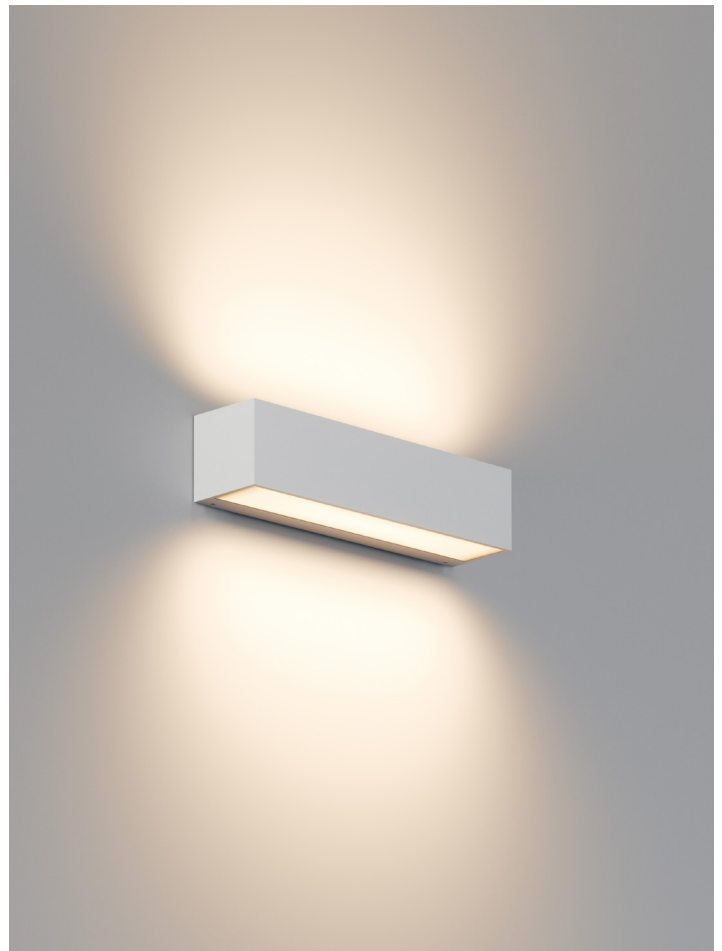

# OUTDOOR / DELLA UP/DOWN

Clight

# DELLA UP/DOWN

Offering captivating dual-directional illumination, this outdoor wall light enhances any exterior setting. Boasting an IP65 protection rating, it stands resilient against diverse weather conditions. Crafted from durable die-cast aluminum, the luminaire seamlessly combines lasting durability with modern elegance.

## FEATURES

- Die-cast aluminum body.
- Crafted with high-quality, frosted glass.
- LED light source included.
- Equipped with a 5-meter double cable gland for flexible electrical connection.

**HEADQUARTER**