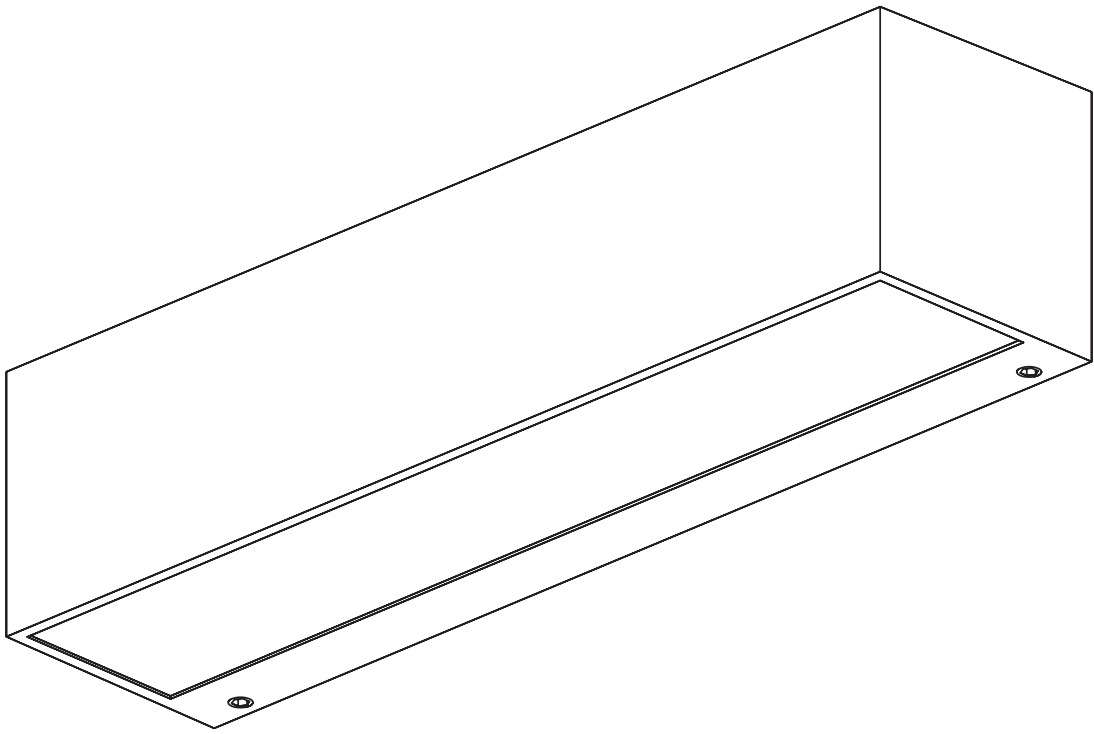

OUTDOOR / DELLA UP/DOWN

Clight