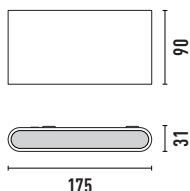

# FLATO

Crafted for sophistication and durability, this dual-emission LED wall luminaire showcases a premium aluminum finish, complemented by an IP65 rating for robust dust and water resistance. Designed for technical efficiency, it offers straightforward screw-fixed mounting to any wall.

## CARTON

dim. L41.5\*W39\*H20cm  
cbm 0.032  
pcs. 18  
net w. 10.3kg  
gross w. 10.46kg