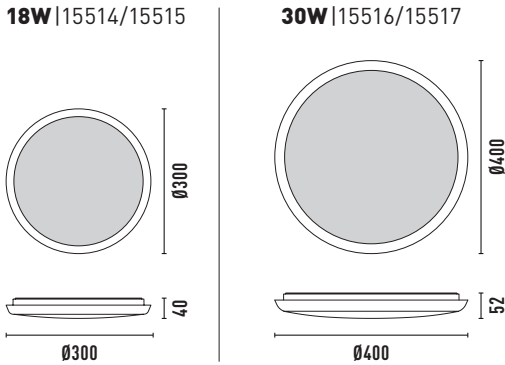

OUTDOOR / MARS

Clight

| OUTDOOR | Ceiling Lights |

MARS 18/30W

Featuring a refined design, this surface lamp delivers technical sophistication. Its soft yet effective illumination, complemented by an IP54 rating, renders it ideal for varied environments, indoors or outdoors. Available in two distinct sizes, its adaptable structure ensures seamless integration into any architectural context, providing a blend of functionality and elegance.

W	°K	Lm	Optics	CRI	Protection
18	3000	1800	120°	≥80	IP54
30	3000	3200	120°	≥80	IP54

CARTON

dim. L53*W31.5*H33cm (15514/15515)
 L63*W41.5*H43cm (15516/15517)
 cbm 0.055 (15514/15515)
 0.112 (15516/15517)
 pcs. 10 (15514/15515/15516/15517)
 net w. 8kg (15514/15515)
 14kg (15516/15517)
 gross w. 10.8kg (15514/15515)
 18.84kg (15516/15517)

FINISHES / SKU

	White	Black
18W	<input type="checkbox"/>	<input type="checkbox"/>
	15514	15515
30W	<input type="checkbox"/>	<input type="checkbox"/>
	15516	15517

FEATURES

- Equipped with an acrylic diffuser for a soft light effect.
- LED light source included.
- Equipped with a 5-meter double cable gland for flexible electrical connection.