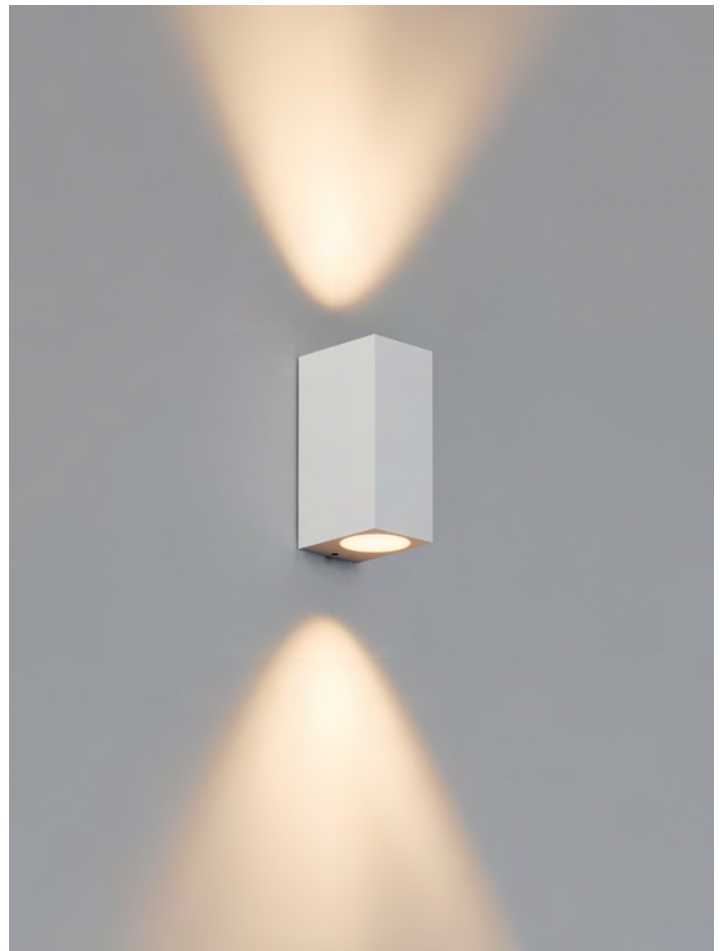

Clight

RIO

Featuring a cuboid shape that elegantly emits light from both ends, this surface light is ideal for lighting entrances, terraces, or garages. Its durable aluminum construction, complete with IP54 protection, ensures durability. Available in various wood or stone finishes, it seamlessly complements any outdoor environment.

12.5kg (15524/15525)

FINISHES / SKU

Black

15521

White

15522

Graphite

15523

Wood

15524

Stone

15525

FEATURES

- Die-cast aluminum body.
- Incorporates premium clear glass for optimal clarity.
- LED light source included.
- Equipped with a 5-meter double cable gland for flexible electrical connection.