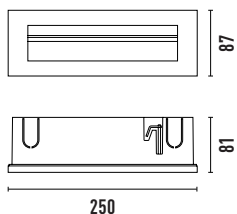

Clight

VEGA

Designed to enhance both aesthetics and safety in walkways, this recessed wall luminaire is ideal for outdoor use, including installation on house facades. Constructed from durable aluminum, it is accompanied by a housing that serves as a mold for concrete installation, seamlessly integrating LED technology for functional elegance.

W	°K	Lm	Optics	CRI	Protection
9	3000	190	42°	≥80	IP65

CARTON

dim. L44*W29*H35cm
cbm 0.045
pcs. 12
net w. 8.1kg
gross w. 10.7kg

FINISHES / SKU

White	Graphite
	
15537	15538

FEATURES

- Die-cast aluminum body.
- LED light source included.
- Equipped with a 5-meter double cable gland for flexible electrical connection.