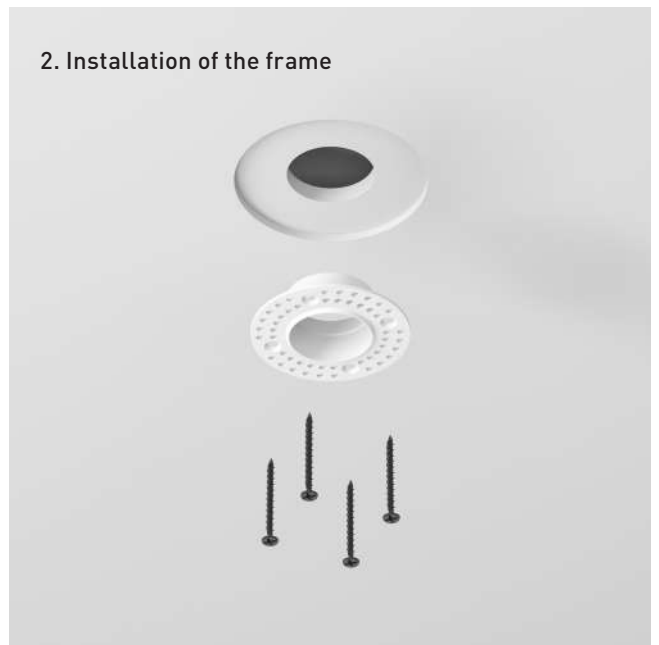

2. Installation of the frame